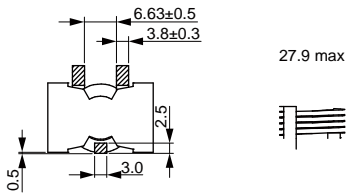

SMD High Current Inductor Size 2818

-
-
-
-
-
-

Dimensions: [mm]

Land Pattern: [mm]

Electrical Properties:

°C

°C

°C